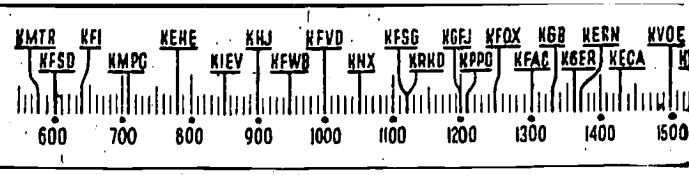

YOUR RADIO Today

[The information contained in the following schedule of radio programs is furnished by the stations broadcasting the programs, and The Times should not be considered responsible for errors in announcements due to failure of stations to advise of daily changes.—Ed.]

CHURCH SERVICES

KMTR—Nat. Message, 8:30 a.m.; Bob Shuler, 8:45 a.m.; St. Brendan Church, 12 m.; Floyd Johnson, 2:30 p.m.
KMPC—Swedish Tabernacle, 8:30 a.m.; First M.E. Church, 11 a.m.; H.M.S. Richards, 6 p.m.
KEHE—Sun. School, 8 a.m.; Cowboy Church, 5 p.m.; Music, 7:30; Presby. Church, 8 p.m.
KHJ—Lutheran Hour, 1:30 p.m.; Revival Hour, 6 p.m.
KFWB—Union Rescue Mission, 8:30; Methodist Church, 10:15 a.m.; Church Federation, 5 p.m.
KFV—Spanish, 6 a.m.; Rev. Salas, 8 a.m.; Church of Christ, 8:30 a.m.
KXX—Church, 7 a.m.; Church, 8 a.m.; Salt Lake Tabernacle, 9:30 a.m.; Church, 10 a.m.
KFSG—Almee McPherson, 10:30 a.m.; Speaker, 3 p.m.; Evangelistic Service, 7 p.m.; Voice First Nighters, 9:30.
KRKD—Rev. Squires, 7:15 a.m.
KPPD—Presbyterian Church, 9 a.m.; Dr. Woellner, 9:30 a.m.; Dr. Freeman, 11 a.m.; Episcopal Church, 7.
KFOX—Visitor, 10:15 a.m.; St. Luke Church, 11 a.m.; Fireside Church, 4:30 p.m.; Christian Science, 8 p.m.
KGER—Temple Baptist Church, 5:30 p.m.
KFAE—Hollywood Country Church, 8 a.m.; Sunday School, 8:45 a.m.; Dr. Talbot, 8 p.m.; Spiritual Assembly, 9 p.m.
KGER—Baptist Church, 7:45 a.m.; Bible Class, 9:45 a.m.; Rev. Fuller, 11:05 a.m.; Japanese Church, 8:30 p.m.
KFAE—Church, 8 a.m.; Catholic Hour, 3 p.m.

Before 9 a.m.

KMTR—Calif. Theater, 5; Anthony Zeoli, 8; Nat. Message, 8:30; Bob Shuler, 8:45.
KFI—News, 8; Chimney House, 8:15; Music, 8:30.
KMPC—Memories, 7; Melody, 7:30; Christian Businessmen, 8; Tabernacle, 8:30.
KEHE—Music, 7; Sun. School, 8; Everyman's Church, 8:30.
KHJ—Comics, 8; Violin, 8:30; Canary Chorus, 8:45.
KFWB—Rescue Mission, 8, 1 hr.
KFV—Spanish Church, 6; Rev. Salas, 8; Church of Christ, 8:30.
KXX—Classics, 7; Church, 8; Major Bowes, 8:30.
KRKD—Music, 7; News, 7:45; Rev. Squires, 8.
KFOX—El Despertador, 5; Music, 7:30; Community Prog., 7:45; U. Andrew, 8; Music, 8:30.
KFAE—Times Comics, 7:30; Pastor's Family, 8; Sun. School, 8:45.
KGER—Missionary, 7:05, 8:05; Sabbath Echoes, 8:30; Kingdom Church, 8:45.
KECA—Church, 8; Neighbor Nell, 8:15; Southwesterns, 8:30.
KVOE—Organ, 8; Reviewing Stand, 8:15; Trio, 8:30; Canaries, 8:45.

9 to 10 a.m.

KMTR—Calif. Theater, 9.
KFI—Concert, 9; Round Table, 9:30.
KMPC—Music, 9; Organ, 9:30.